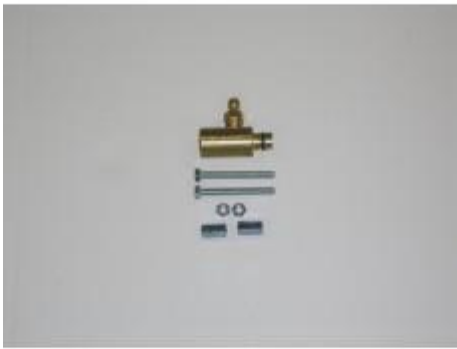

Mitsubishi Adap

Mitsubishi/Hyundai/Chrysler 11mm Fuel Rail Adapter.

$20.40